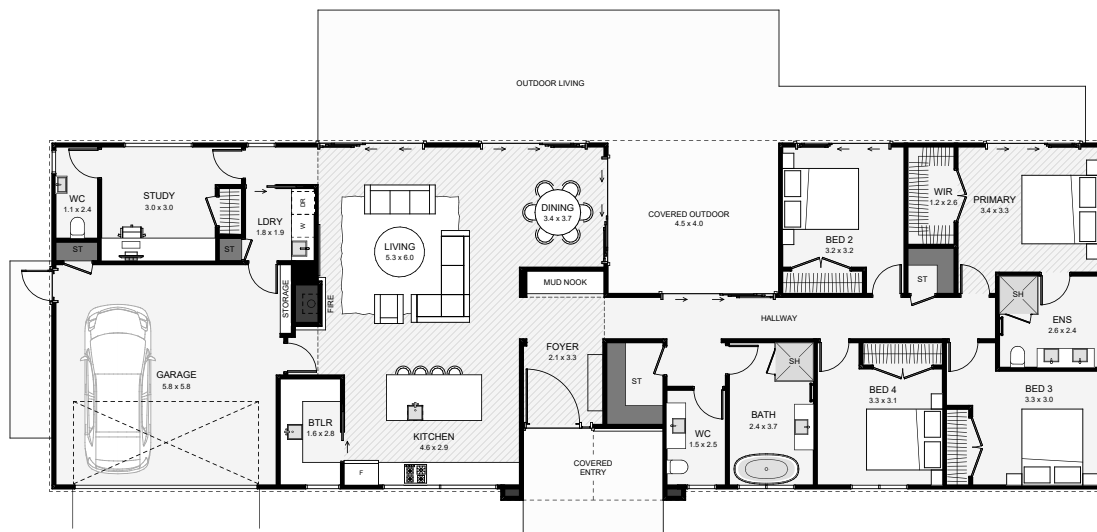

This home is where rustic charm meets modern ease, designed for both living and gathering. Wrapped in board-and-batten cladding with a corrugated roof, it welcomes you through a plaster and stone entry that hints at the warmth within. A spacious kitchen with a butler’s pantry becomes the heart of the home, perfect for shared meals and conversations. With four bedrooms, a private office with its own toilet, and generous storage, it offers space to breathe, grow, and thrive. Thoughtfully crafted for those who want more than just walls—this is where life happens.

Floor Area: 227m<sup>2</sup>

 2  5  2.5  1  27.6m  9.4m

Contact us  
 ☎ 0800 722 736  
 Email: [contact@rbt.co.nz](mailto:contact@rbt.co.nz)  
 Visit us: [www.rbt.co.nz](http://www.rbt.co.nz)