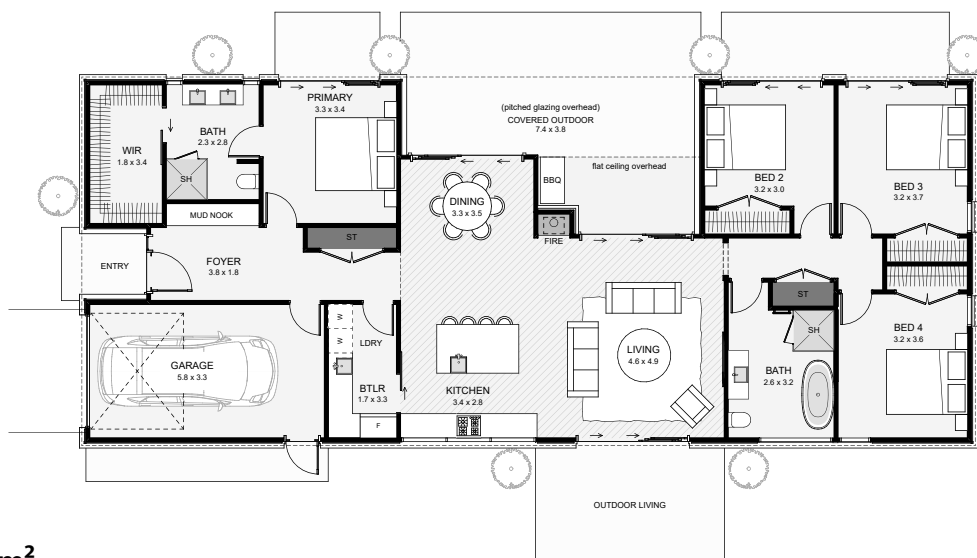

Step into a home where countryside charm and modern living unite effortlessly. The single-gable roofline lends a timeless silhouette, framed by metal cladding, reclaimed brick, and subtle board-and-batten accents. Inside, the main bedroom provides a peaceful retreat, while the open-plan design centres around a cosy fireplace, flowing into the dining area and a kitchen with a butler's pantry. A glazed outdoor space draws in natural light, and the roof offers the perfect spot for solar panels, embracing self-sufficient living year-round. Just like the feeling of 'home,' this design is built to last.

Floor Area: 171m²

 1  4  2  1  21.9m  8.9m

Contact us

 0800 722 736

Email: contact@rbt.co.nz

Visit us: www.rbt.co.nz