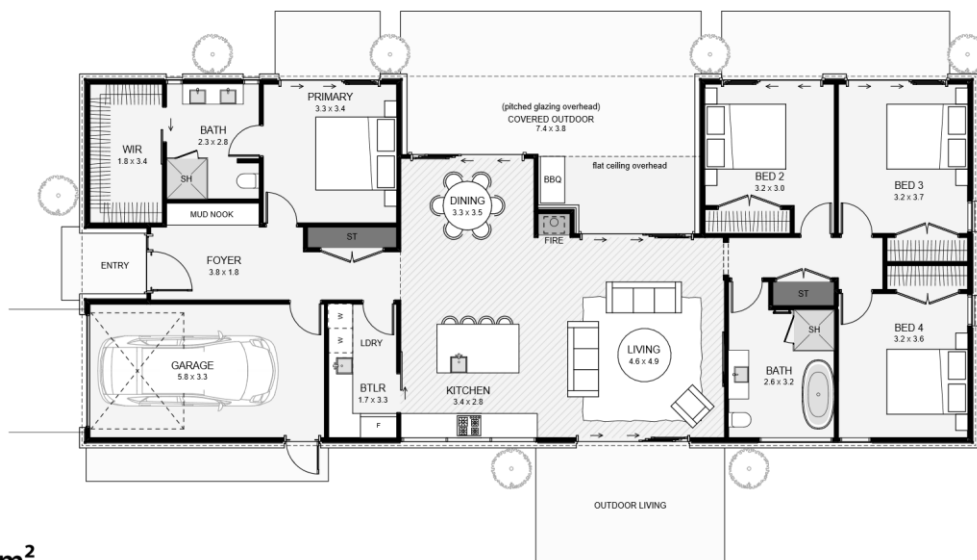

Step into a home where countryside charm and modern living unite effortlessly. The single-gable roofline lends a timeless silhouette, framed by metal cladding, reclaimed brick, and subtle board-and-batten accents. Inside, the main bedroom provides a peaceful retreat, while the open-plan design centres around a cosy fireplace, flowing into the dining area and a kitchen with a butler’s pantry. A glazed outdoor space draws in natural light, and the roof offers the perfect spot for solar panels, embracing self-sufficient living year-round. Just like the feeling of ‘home,’ this design is built to last.

Floor Area: 171m²

1
 4
 2
 1
 21.9m
 8.9m

Contact us

0800 722 736

Email: contact@rbt.co.nz

Visit us: www.rbt.co.nz